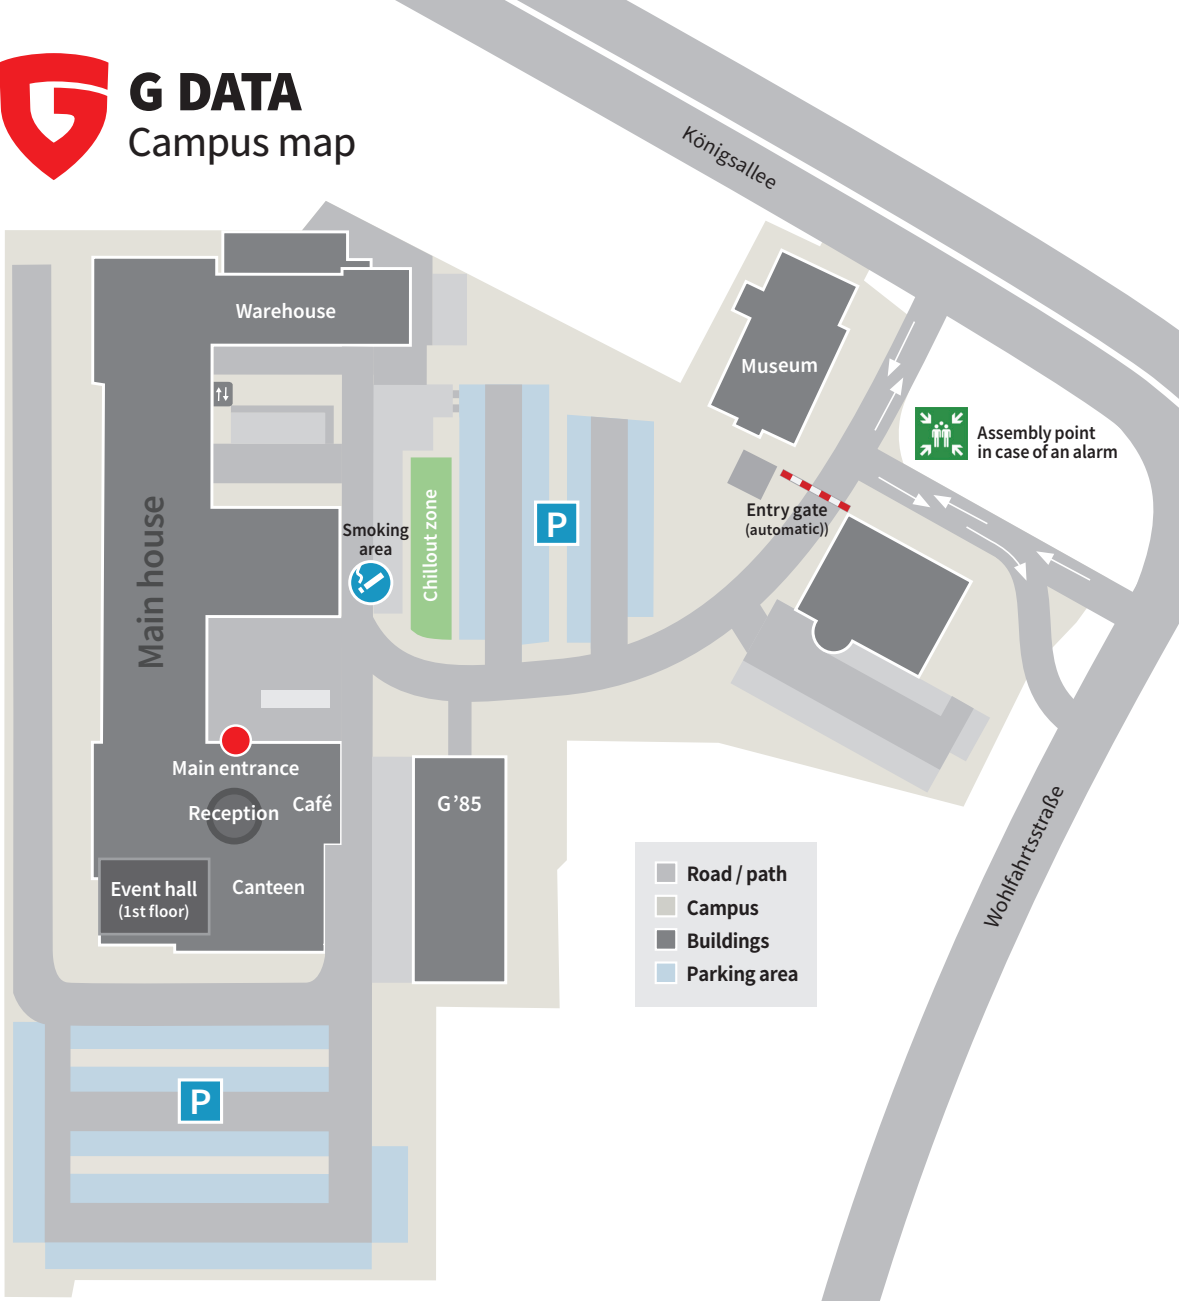

## Campus map

Königsallee

Warehouse

Museum

Main house

Smoking area

Chillout zone

P

Entry gate (automatic)

Assembly point in case of an alarm

Main entrance  
Reception Café

G'85

Event hall (1st floor)  
Canteen

- Road / path
- Campus
- Buildings
- Parking area

Wohlfahrtsstraße

P